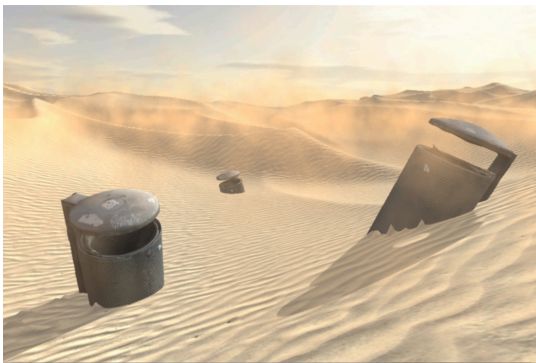

08.08.2019–15.09.2019, city area of Karlsruhe

**Seasons of Media Arts**  
City of participatory visions

**2019\_ZKM\_Dani\_Ploeger\_Post-Apocalypse\_Smart\_City\_Desert\_001.jpg**

Ploeger, Dani

*Post-Apocalypse Smart City Desert*