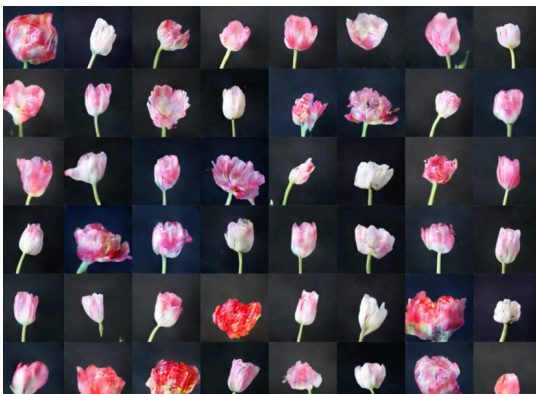

2019_ZKM_Anna_Ridler_Mosaic_Virus_002.jpg

Ridler, Anna

Mosaic Virus

2018 – ongoing

© Anna Ridler