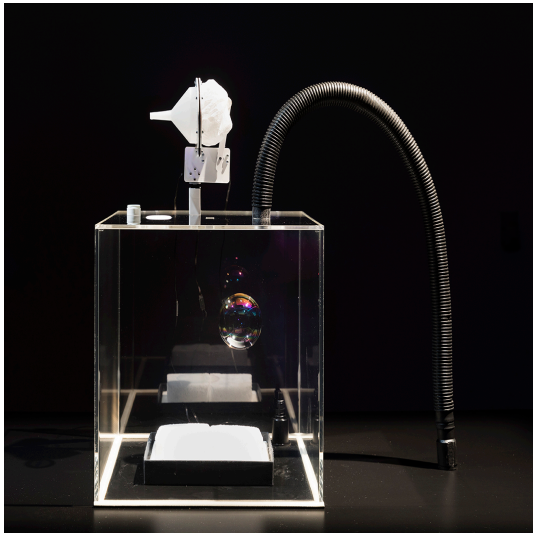

2019-zkm-edge-of-now-004.jpg

2019-zkm-edge-of-now-003.jpg

Verena Friedrich

The Long Now, 2015

© Photo: Kristof Vrancken

June 2019

Edge of Now

Duration of exhibition
29.06.–27.10.2019

Location
ZKM Atrium 1+2

Opening
Fri, 28.06.2019, 7 pm., ZKM Foyer

Public Relations

Dominika Szope
Head of Department
Tel: 0721 / 8100 – 1220

E-Mail: presse@zkm.de
www.zkm.de/presse

ZKM | Center for Art and Media Karlsruhe
Lorenzstraße 19
76135 Karlsruhe

In cooperation with

Funded by

Further cooperation partner

Founders of the ZKM

Baden-Württemberg
MINISTERIUM FÜR WISSENSCHAFT, FORSCHUNG UND KUNST

Partners of the ZKM