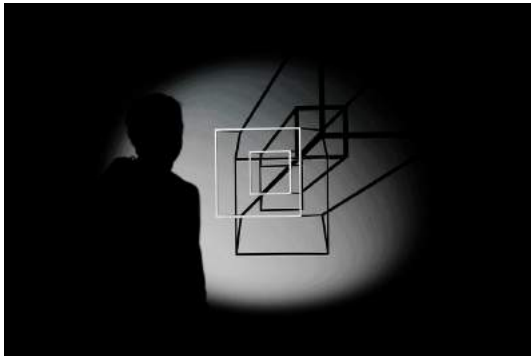

2019-zkm- negativer-raum - 009.jpg

Exhibition view

László Zsolt Bordos

Umbra triplicata

© ZKM | Center for Art and Media Karlsruhe, Photo: Felix Grünschloss

Press photos

February 2019

Negative Space
Trajectories of Sculpture
Exhibition

Ort
ZKM_Lichthof 1+2, EG+1.OG

Duration of exhibition
Sat, 06.04.2019–Sun, 11.08.2019

Press contact

Regina Hock
Press officer
Tel.: +49 (0)721 / 8100 – 1821

E-mail: presse@zkm.de
www.zkm.de/presse

ZKM | Center for Art and Media Karlsruhe
Lorenzstraße 19
76135 Karlsruhe