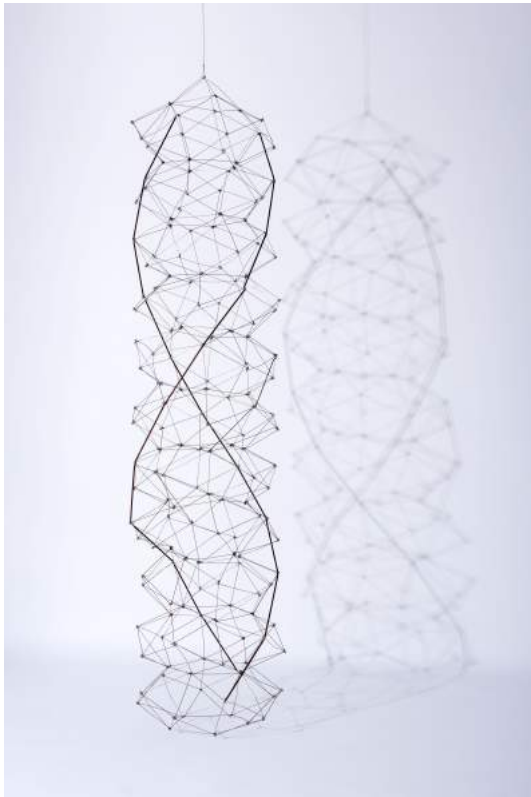

2019-zkm- negativer-raum - 005.jpg

Gego (Gertrud Goldschmidt),
Tronco No.2, Approx. 975

Stainless steel and bronze
Approx. 144 x 30,5 x 35 cm

© Fundación Gego

Courtesy: Daros Latinamerica
Collection, Zürich

© Photo: Marcel Meuri, Zürich

Press photos

February 2019

Negative Space
Trajectories of Sculpture
Exhibition

Ort
ZKM_Lichthof 1+2, EG+1.OG

Duration of exhibition
Sat, 06.04.2019–Sun, 11.08.2019

Press contact
Regina Hock
Press officer
Tel.: +49 (0)721 / 8100 – 1821

E-mail: presse@zkm.de
www.zkm.de/presse

ZKM | Center for Art and Media Karlsruhe
Lorenzstraße 19
76135 Karlsruhe

Founders of the ZKM

Baden-Württemberg

Partners of the ZKM

Media Partner of the ZKM

arte

Supported by

swiss arts council

prohelvetia

Krauße-Stiftung

JAPANFOUNDATION

All pictures may be reprinted free of charge according to General Terms and Conditions Act in connection with the exhibition »Negative Space. Trajectories of Sculpture« and under specification of the corresponding credits. Trimming and other modifications of the pictures are not allowed.