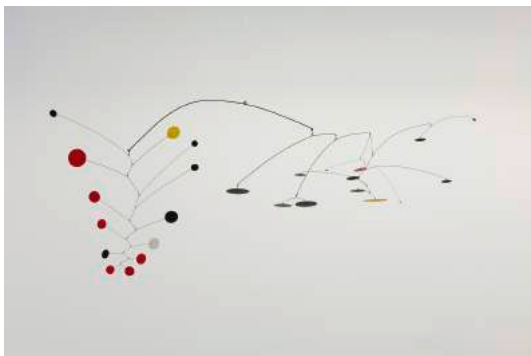

2019-zkm- negativer-raum-002.jpg

Alexander Calder, *Many back from Rio*, 1948

Metal

© Calder Foundation, New York/VG Bild-Kunst, Bonn 2019

© Photo: Daniel Scheffold

Press photos

February 2019

Negative Space
Trajectories of Sculpture
Exhibition

Ort
ZKM_Lichthof 1+2, EG+1.OG

Duration of exhibition
Sat, 06.04.2019–Sun, 11.08.2019

Press contact
Regina Hock
Press officer
Tel.: +49 (0)721 / 8100 – 1821

E-mail: presse@zkm.de
www.zkm.de/presse

ZKM | Center for Art and Media Karlsruhe
Lorenzstraße 19
76135 Karlsruhe

Founders of the ZKM

Baden-Württemberg

Partners of the ZKM

Media Partner of the ZKM

arte

Supported by

swiss arts council

prohelvetia

Krauße-Stiftung

JAPANFOUNDATION

All pictures may be reprinted free of charge according to General Terms and Conditions Act in connection with the exhibition »Negative Space. Trajectories of Sculpture« and under specification of the corresponding credits. Trimming and other modifications of the pictures are not allowed.