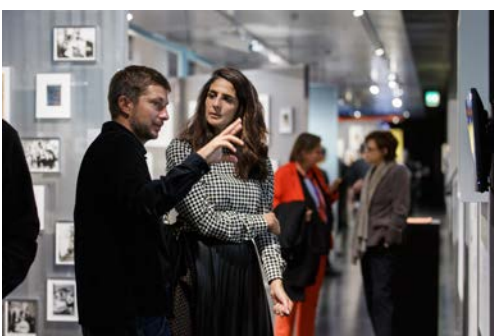

2019-zkm-ifa-die-ganze-welt-ein-bauhaus-026

Exhibition view

© ZKM | Center for Art and Media Karlsruhe,
Photo: Felix Grünschloß