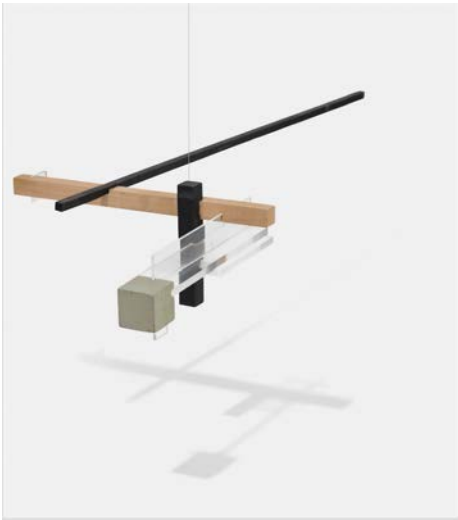

2019-zkm-ifa-die-ganze-welt-ein-bauhaus-005

Unknown Designer

Study of balance from the Preliminary Course of László Moholy-Nagy

1934

wood, acrylic glass, reconstructed 1967

© ZKM | Center for Art and Media Karlsruhe,
Photo: A. Körner, bildhübsche Fotografie,
Institut für Auslandsbeziehungen

Press photos

October 2019

The Whole World a Bauhaus

Duration of the exhibition
26.10.19-16.02.20

Place
ZKM Atrium 1+2, 1st floor

Press contact
Dominika Szope
Press officer
Tel.: 0721 / 8100 – 1220

E-mail: presse@zkm.de
www.zkm.de/presse

ZKM | Center of Art and Media Karlsruhe
Lorenzstraße 19
76135 Karlsruhe

An exhibition by the ifa

Sponsored by

Founders of the ZKM

Partners of the ZKM

Media partner of the ZKM