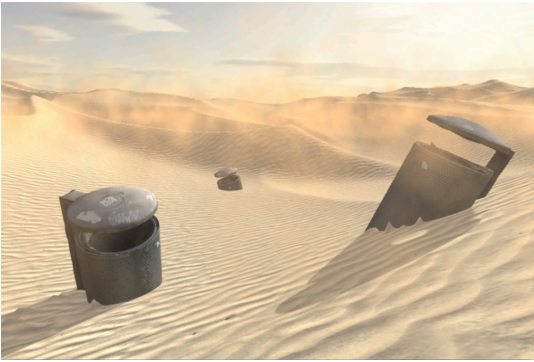

08.08.2019–15.09.2019, city area of Karlsruhe

**Seasons of Media Arts**  
City of participatory visions

**2019\_ZKM\_Dani\_Ploeger\_Post-Apocalypse\_Smart\_City\_Desert\_001.jpg**

Ploeger, Dani

*Post-Apocalypse Smart City Desert*