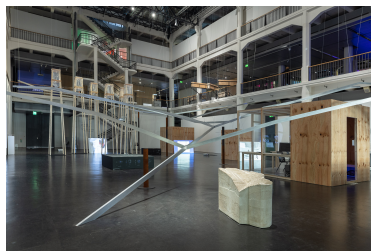

zkm-2020-critical-zones-Critical-Zone-Observatory-Space

Alexandra Arènes / Soheil Hajmirbaba (SOC – Société d'Objets Cartographiques atelier shaā)
Critical Zone Observatory Space
2018–2020

Mixed media installation, videos, models, objects

© A. Arènes, S. Hajmirbaba, with ZKM, SOC, OZCAR, OHGE. Film: S. Levy; sound: P. Franke; film assistant: F. Vivet; maps: A. Arènes & A. Grégoire; animation: J. Damourette & S. Levy; music: G. Lorieux; models: R. Hauray & M. Hajmirbaba, © ZKM | Karlsruhe, photo: Elias Siebert

Press photos

August 2020

**Critical Zones
Observatories for Earthly Politics**

Duration of the Exhibition
May 23, 2020–Jan 09, 2022

Location
ZKM Atrium 1+2

Press Contact
Dominika Szope
Head of Department
Tel: +49 (0) 721 / 8100 – 1220

E-Mail: presse@zkm.de
www.zkm.de/en/presse

ZKM | Center for Art and Media Karlsruhe
Lorenzstraße 19
76135 Karlsruhe

Funded by

swiss arts council

prohelvetia

Cooperation partner

Staatliche Hochschule
für Gestaltung Karlsruhe

With the kind support of

ausgesprochen
französisch

Founders of the ZKM

Baden-Württemberg
MINISTERIUM FÜR WISSENSCHAFT, FORSCHUNG UND KUNST

Partner of the ZKM