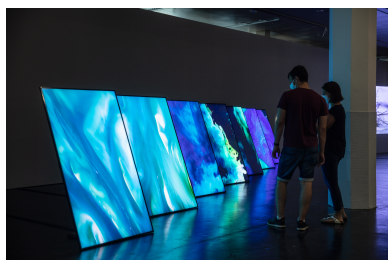

zkm-2020-critical-zones-Territorial-Agency

Territorial Agency
Oceans in Transformation. The Architecture of the Continental Shelf
2019–2020

Seven-channel video installation, color

© Territorial Agency, © ZKM | Karlsruhe, photo: Elias Siebert

Press photos

August 2020

**Critical Zones
Observatories for Earthly Politics**

Duration of the Exhibition
May 23, 2020–Jan 09, 2022

Location
ZKM Atrium 1+2

Press Contact
Dominika Szope
Head of Department
Tel: +49 (0) 721 / 8100 – 1220

E-Mail: presse@zkm.de
www.zkm.de/en/presse

ZKM | Center for Art and Media Karlsruhe
Lorenzstraße 19
76135 Karlsruhe

Funded by

swiss arts council

Cooperation partner

With the kind support of

Founders of the ZKM

Partner of the ZKM