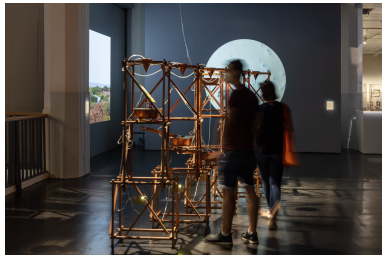

zkm-2020-critical-zones-Claudia-Gonzalez

Claudia González Godoy
Hidroscoopia Loa
2018

Mixed media installation, woodstructure, water, copper engravings, copper fountains, copper canals, mineral samples, water pumps, videos

© Claudia González Godoy, © ZKM | Karlsruhe, photo: Elias Siebert