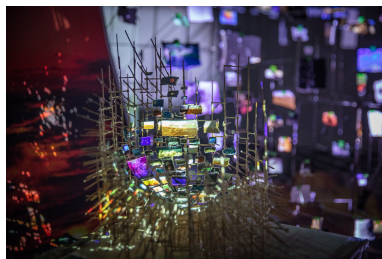

**zkm-2020-critical-zones-Sarah-Sze-1**

Sarah Sze  
*Flash Point (Timekeeper)*  
2018

Mixed media installation, wood, stainless steel, video projectors, acrylic, archival pigment prints, ceramic and tape

© Sarah Sze, © ZKM | Karlsruhe, photo: Elias Siebert

**zkm-2020-critical-zones-Sarah-Sze**

Sarah Sze  
*Flash Point (Timekeeper)*  
2018

Mixed media installation, wood, stainless steel, video projectors, acrylic, archival pigment prints, ceramic and tape