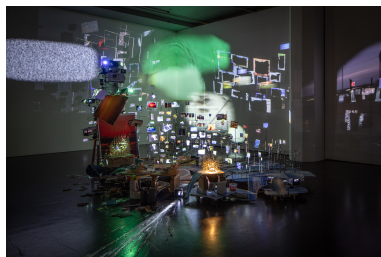

**zkm-2020-critical-zones-Sarah-Sze-1**

Sarah Sze  
*Flash Point (Timekeeper)*  
2018

Mixed media installation, wood, stainless steel, video projectors, acrylic, archival pigment prints, ceramic and tape

© Sarah Sze, © ZKM | Karlsruhe, photo: Elias Siebert

**zkm-2020-critical-zones-Sarah-Sze**

Sarah Sze  
*Flash Point (Timekeeper)*  
2018

Mixed media installation, wood, stainless steel, video projectors, acrylic, archival pigment prints, ceramic and tape